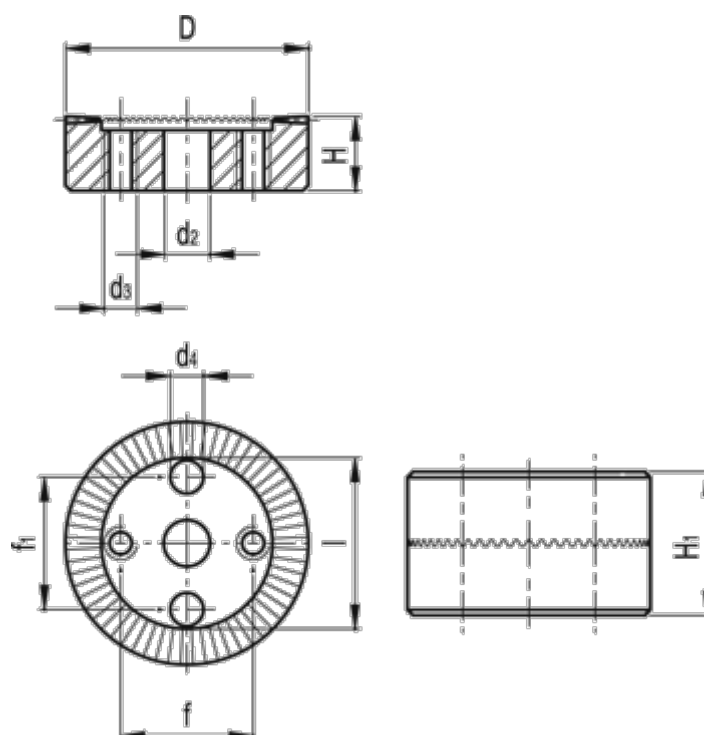

Data Sheet

Article number: 206575373

Description: E+G Serrated locking plate
GN 187.4-40-48-D-NI

Measures

D	= 40	l	= 30.0
d	= M8	Number of teeth	= 48
d1	= 6.3	Weight (g)	= 84
d4 H11	= 6		
f	= 23		
f1	= 23		
H +/-0.9	= 11.5		
H1	= 23		